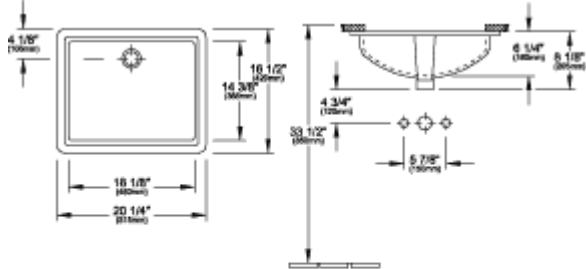

TECHNICAL DRAWINGS

5A021801

5A021801