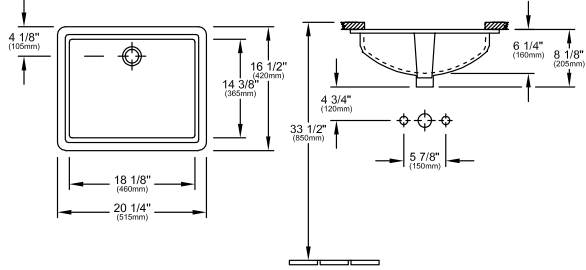

TECHNICAL DRAWINGS

5A021801