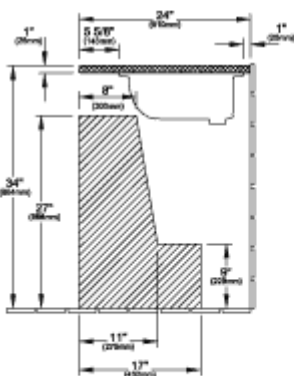

TECHNICAL DRAWINGS

5A021801

5A021801