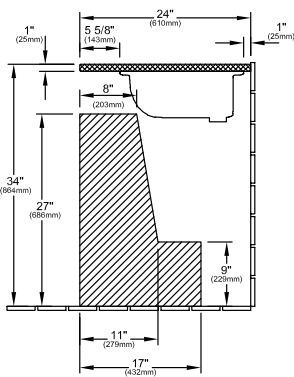

TECHNICAL DRAWINGS

5A021801