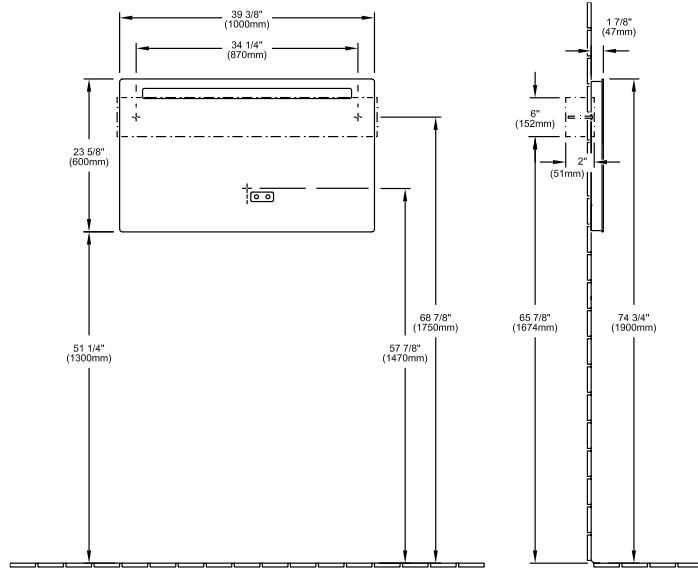

BATHROOM FURNITURE, MIRROR, MIRRORS/MIRROR CABINETS, MIRRORS, MIRRORS WITH LIGHTING SUBWAY

PRODUCT INFORMATION

1 . POSITION

Model	A373U3
Width	39 3/8" inch
Height	23 5/8" inch
Depth	1 7/8" inch
Weight	22,05 lbs
Description	Glass fastening set included Front: 5 mm mirror glass Corpus: aluminium (anodized) Integrated LED lighting fully assembled 2 x wood screw-RUKO-KS 1/4" / 2" (5,5/50 mm), 2 x UNI-dowel Nylon 3/8" x 1 10/16" (8x40 mm), 2 x pouch 3 15/16" x 7 7/8" (100x200 mm)
Installation	wall-mounted
Material	Glass
Specification texts	; Mirror; Glass; Size: 39 3/8" x 23 5/8" x 1 7/8" (1000 x 600 x 47 mm); wall-mounted; fastening set included; Front: 5 mm mirror glass Corpus: aluminium (anodized) Integrated LED lighting; fully assembled; 2 x wood screw-RUKO-KS 1/4" / 2" (5,5/50 mm), 2 x UNI-dowel Nylon 3/8" x 1 10/16" (8x40 mm), 2 x pouch 3 15/16" x 7 7/8" (100x200 mm)

COLOURS

A373U300 4051202181833

TECHNICAL DRAWINGS

A373U3

110 - 120 V switched main connection

- + Indicate location for inwall support bracket
- + Dimensions taken from finished floor level
- Wall mounting